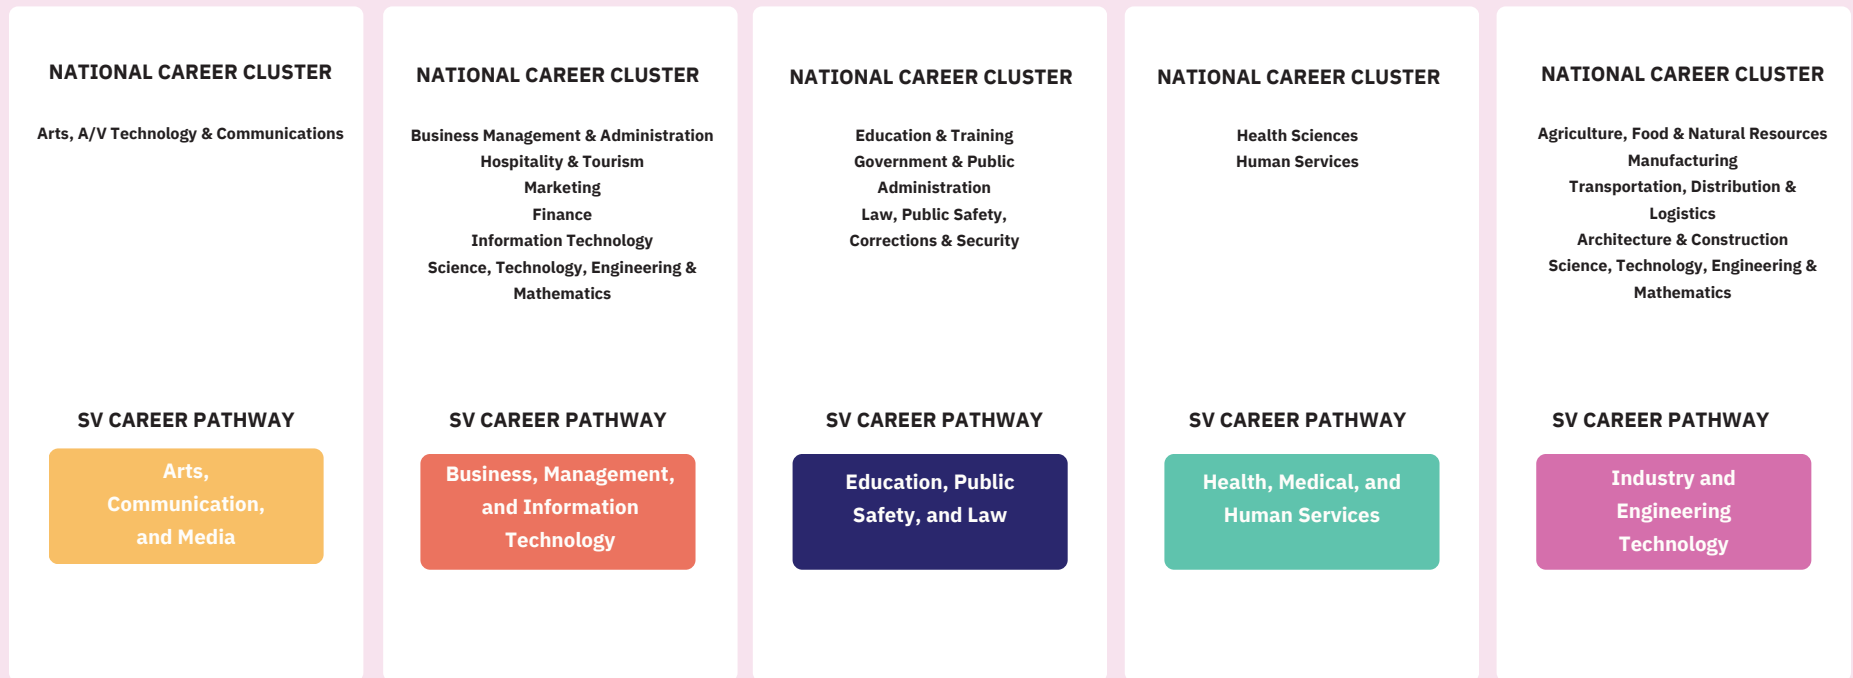

NATIONAL CAREER CLUSTERS

ALIGNED TO SV CAREER PATHWAYS

The five SV Career Pathways are designed to help focus student course selections and connect students to viable career options and/or post-secondary programs. Find additional information for careers that align SV Career Pathways within each National Career Clusters & Pathways at [Browse by Career Cluster \(onetonline.org\)](https://onetonline.org)